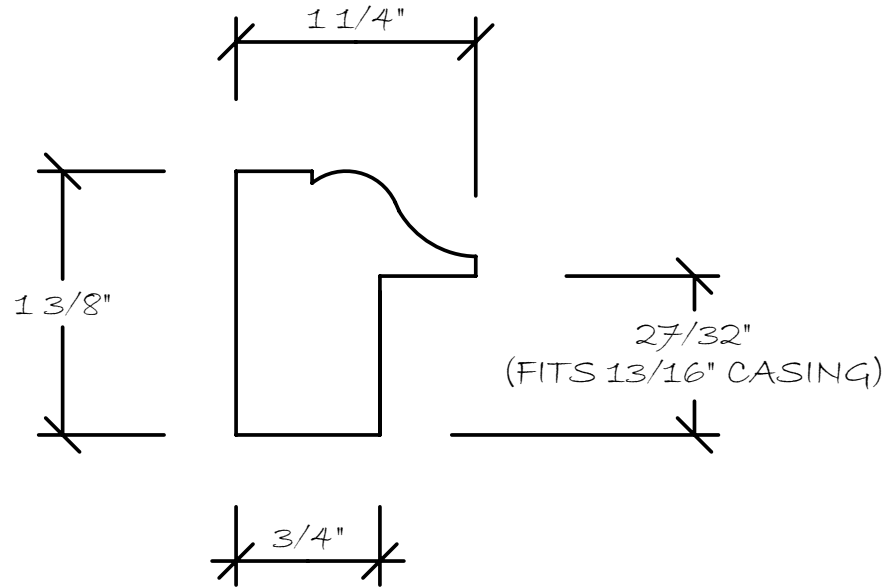

KEIVER-WILLARD LUMBER CORP  
KW PREMIER SERIES

KW10711

SPECIES POPLAR (SOLID, NOT FINGERJOINTED)

FINISH 2 COATS OF PRIMER, BUFFED SMOOTH

ALSO AVAILABLE IN;

ALDER, ASH, BIRCH, BASSWOOD, BEECH, BIRCH,  
BUTTERNUT, CEDAR, CHERRY, CYPRESS, FIR,  
HICKORY, MAPLE, OAK, WALNUT, MAHOAGANY,  
SAPELE, SIPO, UTILE, TEAK & MORE