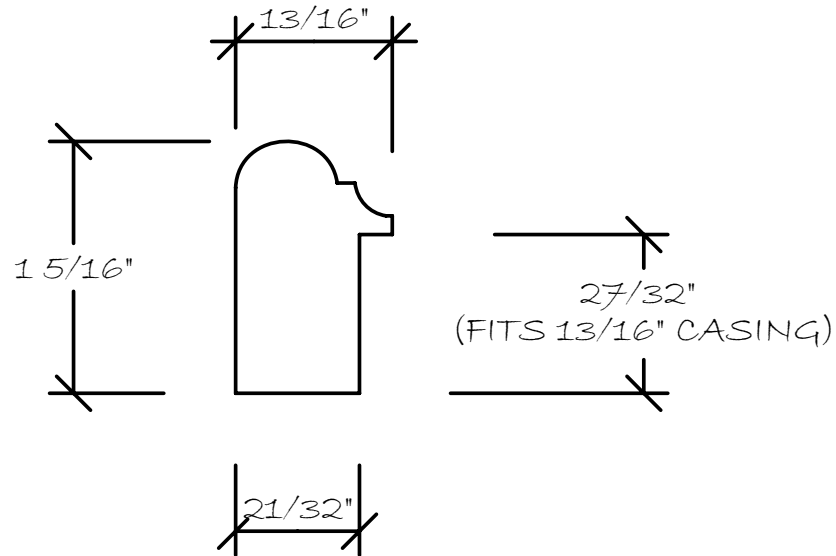

KEIVER-WILLARD LUMBER CORP  
KW PREMIER SERIES

KW10710

SPECIES POPLAR (SOLID, NOT FINGERJOINTED)

FINISH 2 COATS OF PRIMER, BUFFED SMOOTH

ALSO AVAILABLE IN;

ALDER, ASH, BIRCH, BASSWOOD, BEECH, BIRCH,  
BUTTERNUT, CEDAR, CHERRY, CYPRESS, FIR,  
HICKORY, MAPLE, OAK, WALNUT, MAHOAGANY,  
SAPELE, SIPO, UTILE, TEAK & MORE