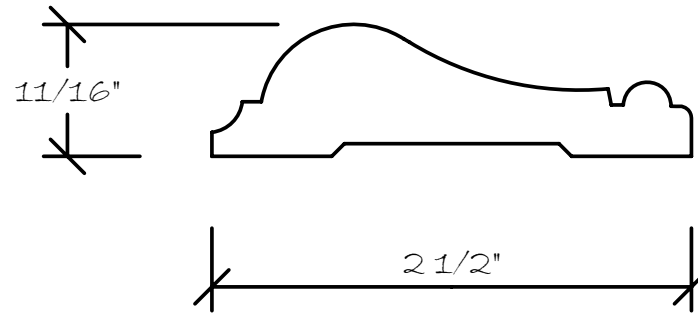

KEIVER-WILLARD LUMBER CORP
KW PREMIER SERIES

KW10310

SPECIES - POPLAR (SOLID, NOT FINGERJOINTED)

FINISH - 2 COATS OF PRIMER, BUFFED SMOOTH

ALSO AVAILABLE IN;

ALDER, ASH, BIRCH, BASSWOOD, BEECH, BIRCH,
BUTTERNUT, CEDAR, CHERRY, CYPRESS, FIR,
HICKORY, MAPLE, OAK, WALNUT, MAHOGANY,
SAPELE, SIPO, UTILE, TEAK & MORE