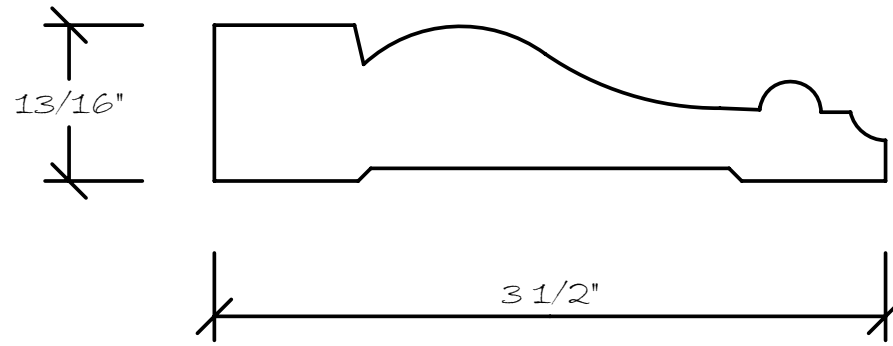

KEIVER-WILLARD LUMBER CORP
KW PREMIER SERIES

KW10212

SPECIES - POPLAR (SOLID, NOT FINGERJOINTED)

FINISH - 2 COATS OF PRIMER, BUFFED SMOOTH

ALSO AVAILABLE IN;
ALDER, ASH, BIRCH, BASSWOOD, BEECH, BIRCH,
BUTTERNUT, CEDAR, CHERRY, CYPRESS, FIR,
HICKORY, MAPLE, OAK, WALNUT, MAHOGANY,
SAPELE, SIPO, UTILE, TEAK & MORE