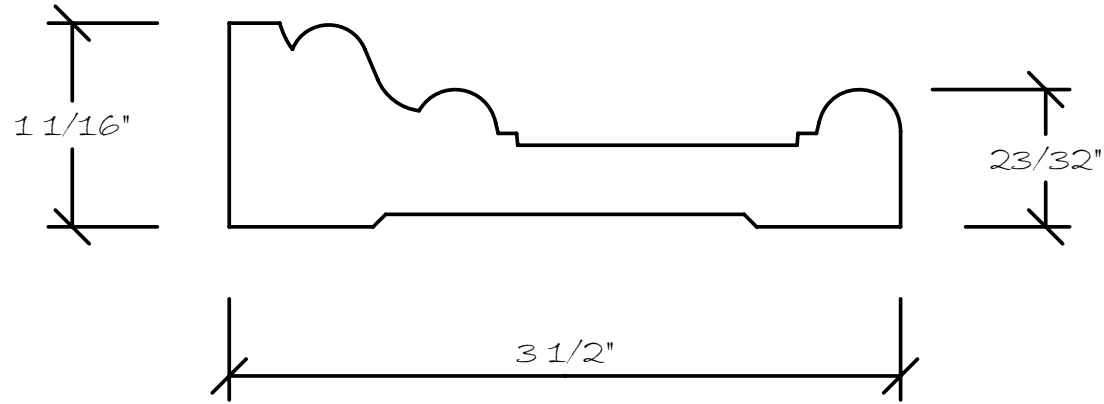

KEIVER-WILLARD LUMBER CORP  
KW PREMIER SERIES

KW10211

SPECIES - POPLAR (SOLID, NOT FINGERJOINTED)

FINISH - 2 COATS OF PRIMER, BUFFED SMOOTH

ALSO AVAILABLE IN;

ALDER, ASH, BIRCH, BASSWOOD, BEECH, BIRCH,  
BUTTERNUT, CEDAR, CHERRY, CYPRESS, FIR,  
HICKORY, MAPLE, OAK, WALNUT, MAHOAGANY,  
SAPELE, SIPO, UTILE, TEAK & MORE